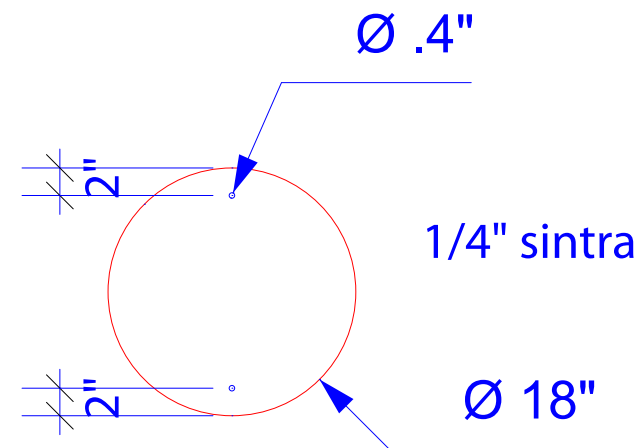

\*\*NOTE: Staging recommended for guaranteed fitting of graphics\*\*

Free standing Pedestal  
1/4" Sintra

Canvas Size: 23.1875"w x 34.917"h  
Live Size: 22.6875"w x 34.417"h

Backwall Pedestal door infill  
1/14" Sintra

Canvas Size: 22.6875"w x 32.125"  
Live Size 22.1875"w x 31.625"

NOTE: Graphic files must be @ 150 dpi Finished Size.  
DO NOT send Flattened Files. Production can not manipulate  
the content, proportion or color of these files.