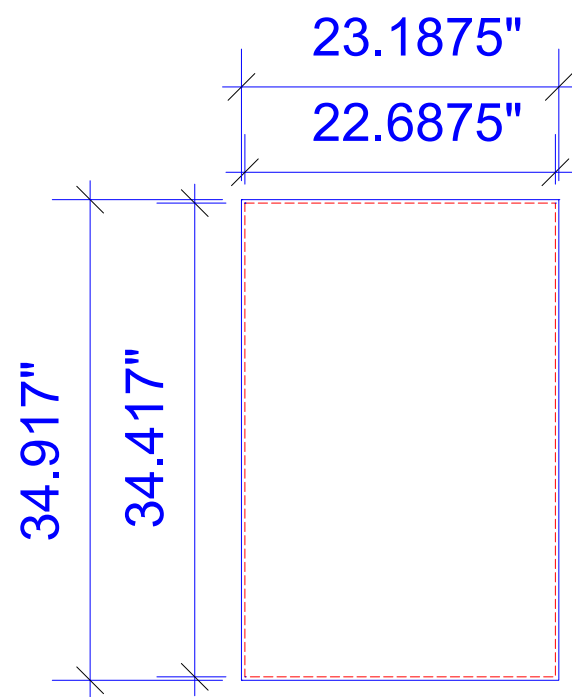

ADD 2" Bleed to All Graphics

Live area inside dotted lines

NOTE: Graphic files must be @ 150 dpi Finished Size.  
 DO NOT send Flattened Files. Production can not manipulate the content, proportion or color of these files.

\*\*NOTE: Staging recommended for guaranteed fitting of graphics\*\*

Free standing Pedestal  
1/4" Sintra

Canvas Size: 23.1875"w x 34.917"h  
Live Size: 22.6875"w x 34.417"h

Backwall Pedestal door infill  
1/14" Sintra

Canvas Size: 22.6875"w x 32.125"  
Live Size 22.1875"w x 31.625"

NOTE: Graphic files must be @ 150 dpi Finished Size.  
DO NOT send Flattened Files. Production can not manipulate  
the content, proportion or color of these files.