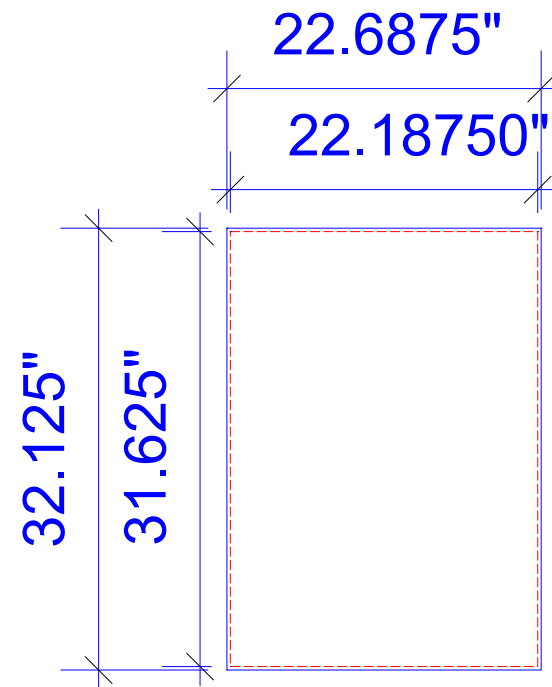

ADD 2" Bleed to All Graphics

Live area inside dotted lines

NOTE: Graphic files must be @ 150 dpi Finished Size.  
 DO NOT send Flattened Files. Production can not manipulate the content, proportion or color of these files.

\*\*NOTE: Staging recommended for guaranteed fitting of graphics\*\*

Free standing Pedestal  
1/4" Sintra

Canvas Size: 23.1875"w x 34.917"h  
Live Size: 22.6875"w x 34.417"h

Backwall Pedestal door infill  
1/14" Sintra

Canvas Size: 22.6875"w x 32.125"  
Live Size 22.1875"w x 31.625"

NOTE: Graphic files must be @ 150 dpi Finished Size.  
DO NOT send Flattened Files. Production can not manipulate  
the content, proportion or color of these files.