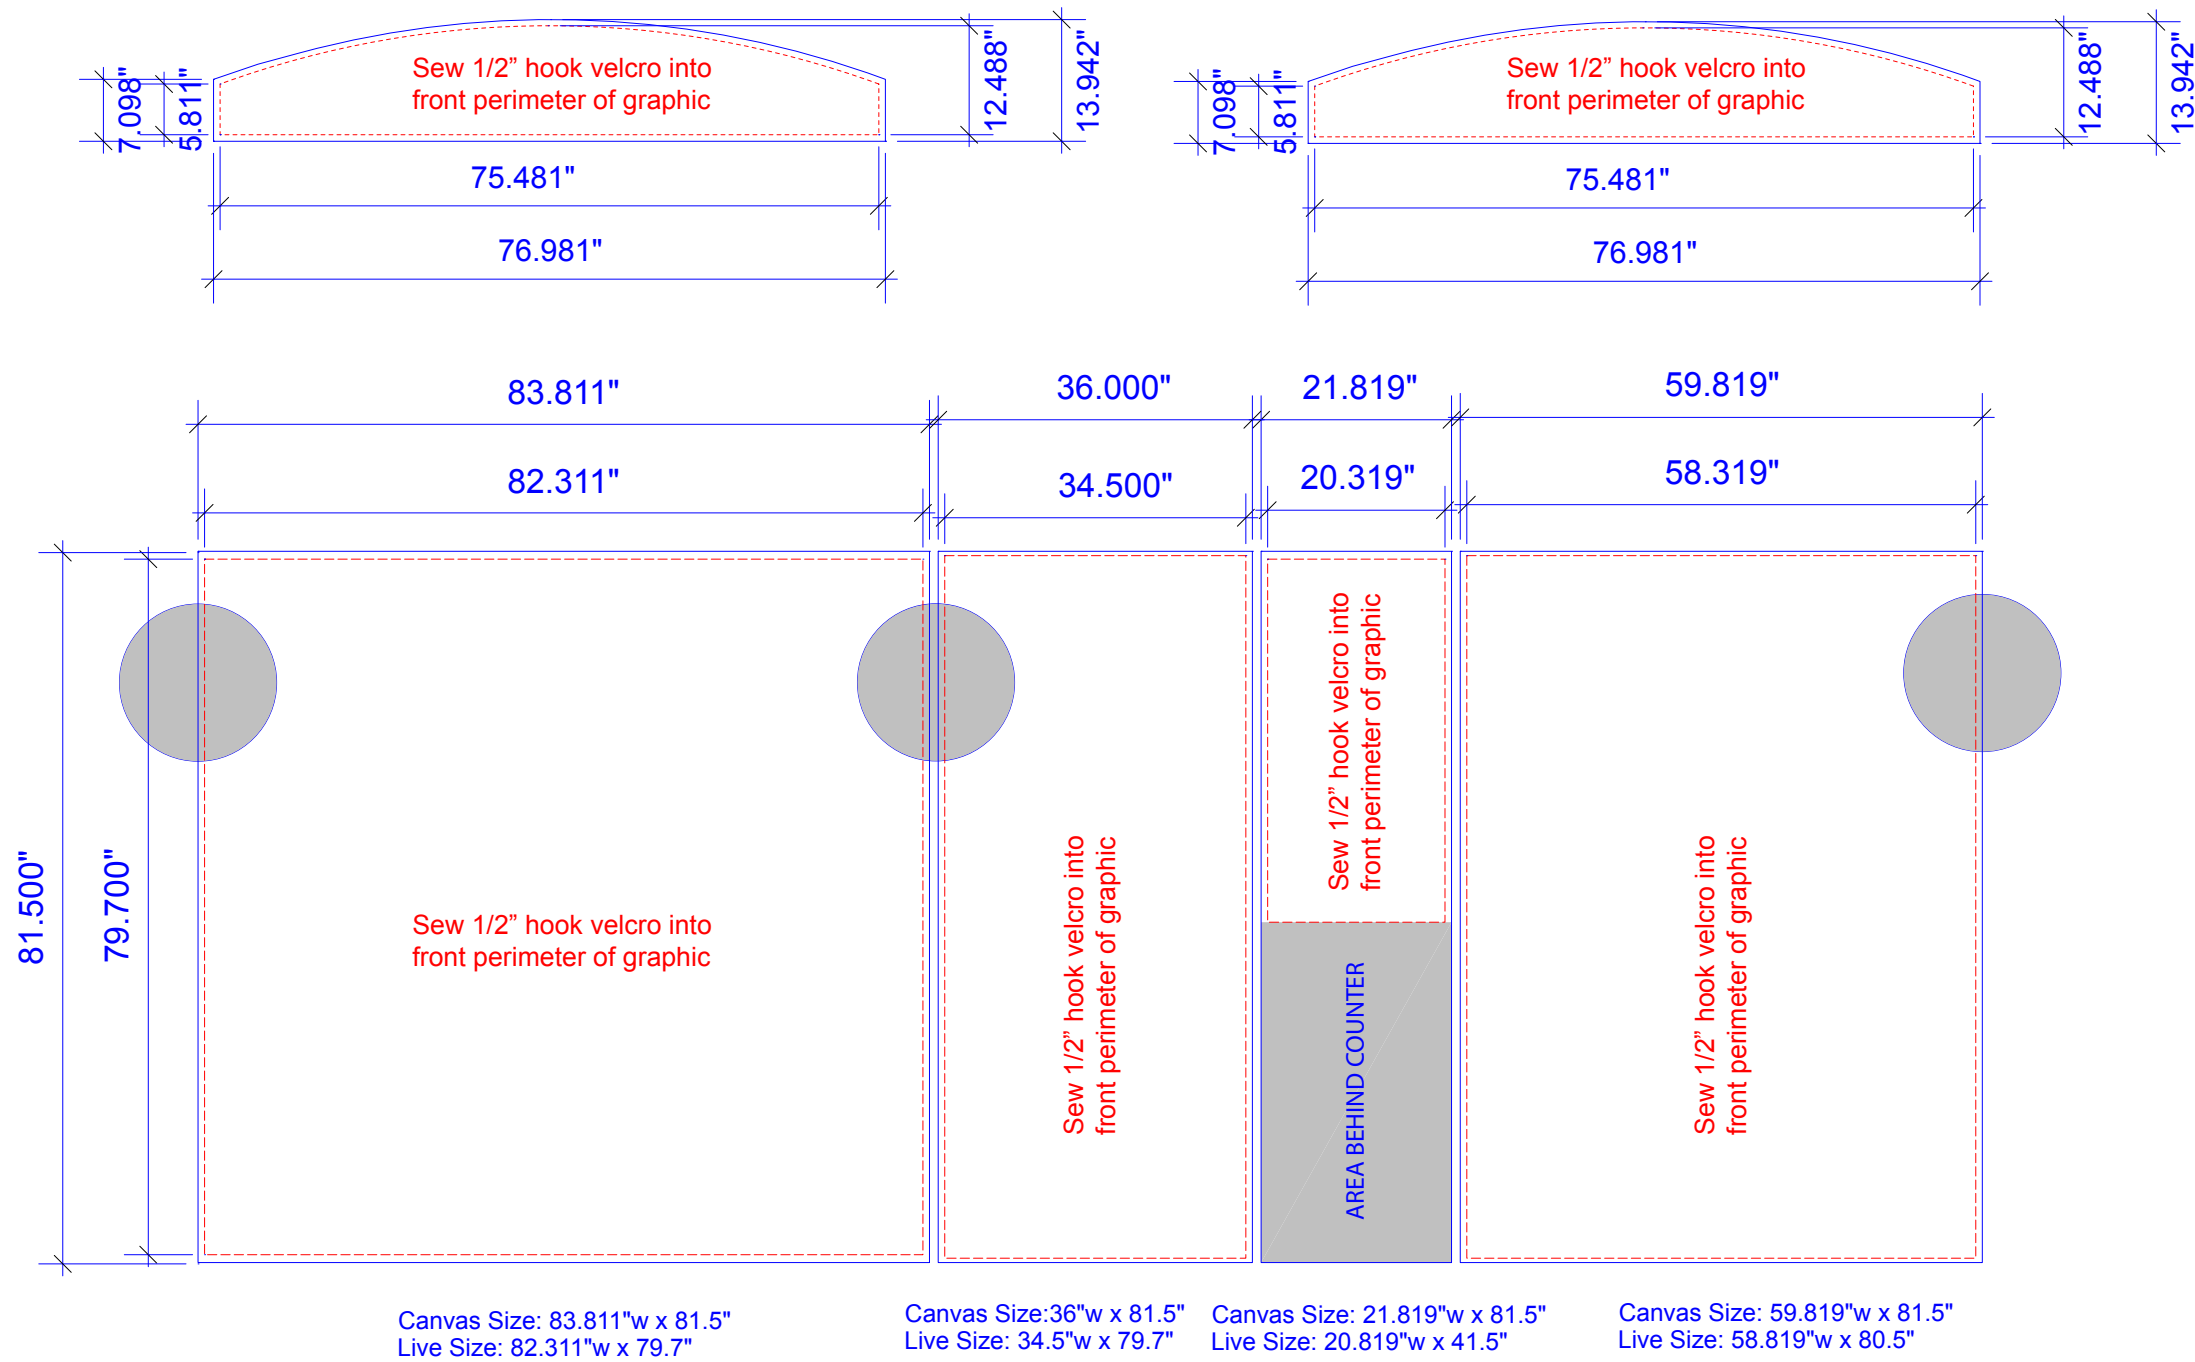

ADD 2" Bleed to All Graphics

Live area inside dotted lines

NOTE: Graphic files must be @ 150 dpi Finished Size.  
 DO NOT send Flattened Files. Production can not manipulate the content, proportion or color of these files.

\*\*NOTE: Staging recommended for guaranteed fitting of graphics\*\*

Free standing Pedestal  
1/4" Sintra

Canvas Size: 23.1875"w x 34.917"h  
Live Size: 22.6875"w x 34.417"h

Backwall Pedestal door infill  
1/14" Sintra

Canvas Size: 22.6875"w x 32.125"  
Live Size 22.1875"w x 31.625"

NOTE: Graphic files must be @ 150 dpi Finished Size.  
DO NOT send Flattened Files. Production can not manipulate  
the content, proportion or color of these files.

\*\*NOTE: Staging recommended for guaranteed fitting of graphics\*\*